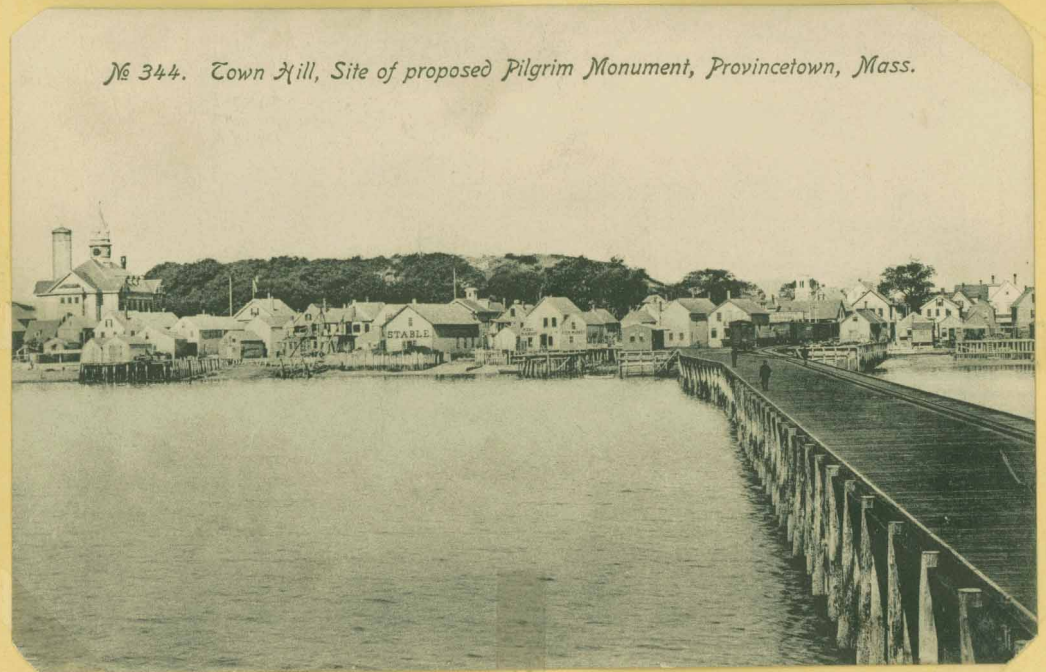

176

19- AIR VIEW OF PROVINCETOWN -57
Cape Cod, Massachusetts
From about over the Wharf

No 344. Town Hill, Site of proposed Pilgrim Monument, Provincetown, Mass.

- 1906 -

Provincetown, Mass., Looking from Railroad Wharf.

Centenary Church, left - Christopher Wren Steeple, center - Town Hall - Town Hill- Railroad Wharf, right.
Note no Sklaroff's Wharf. - - - 1906 -