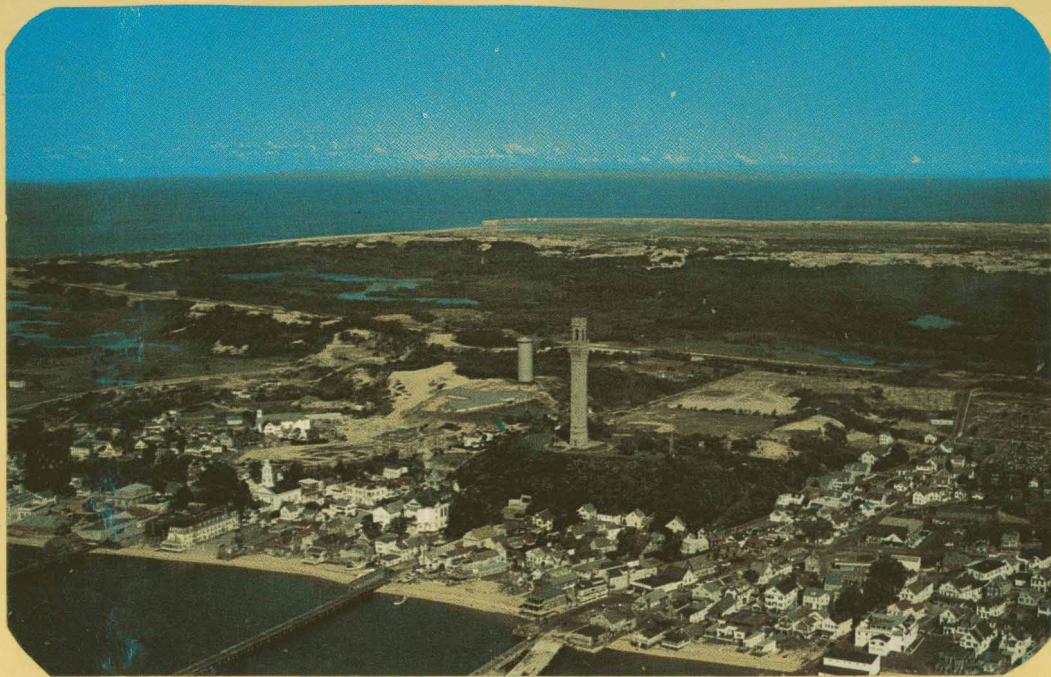

176

19- AIR VIEW OF PROVINCETOWN -57
Cape Cod, Massachusetts
From about over the Wharf

No 344. Town Hill, Site of proposed Pilgrim Monument, Provincetown, Mass.

- 1906 -

Provincetown, Mass., Looking from Railroad Wharf.

Centenary Church, left - Christopher Wren Steeple, center - Town Hall - Town Hill- Railroad Wharf, right.
Note no Sklaroff's Wharf. - - - 1906 -