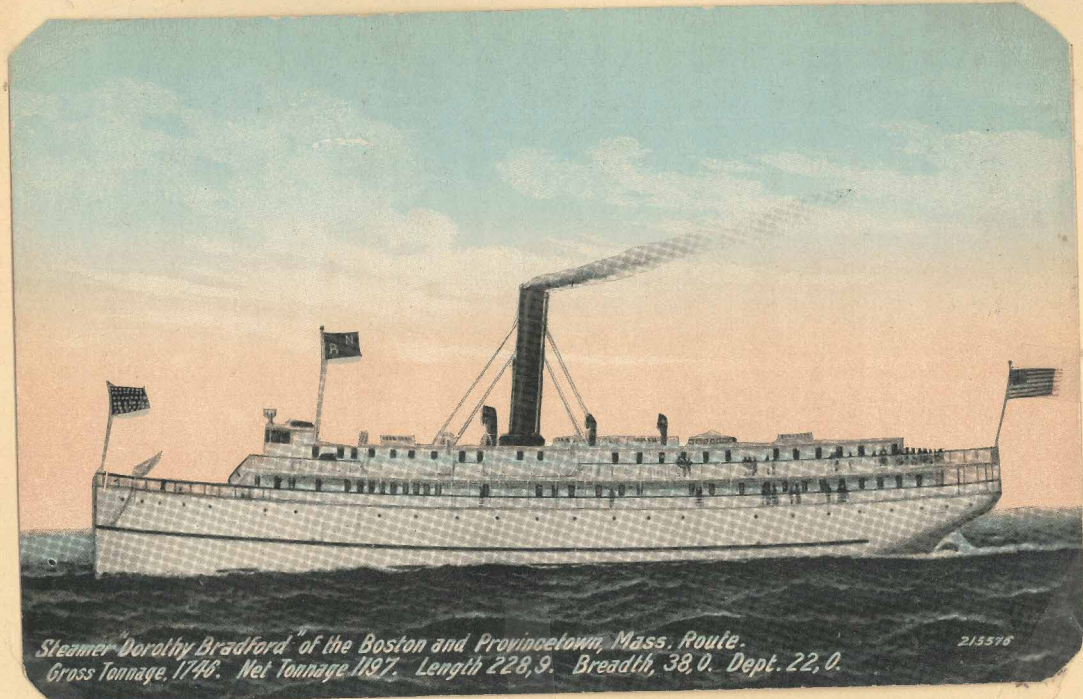

Steamer Dorothy Bradford Docking,
Provincetown, Mass.

- 1917 -

*Steamer Dorothy Bradford of the Boston and Provincetown, Mass. Route.
Gross Tonnage 1746. Net Tonnage 1197. Length 228.9. Breadth, 38.0. Dept. 22.0.*

215576

- 1918 -

Str. Dorothy Bradford bound for Provincetown, Mass.

- 1918 -

24 STEAMER DOROTHY BRADFORD, BOSTON TO PROVINCETOWN, CAPE COD, MASS.

5499-29

- 1920 -