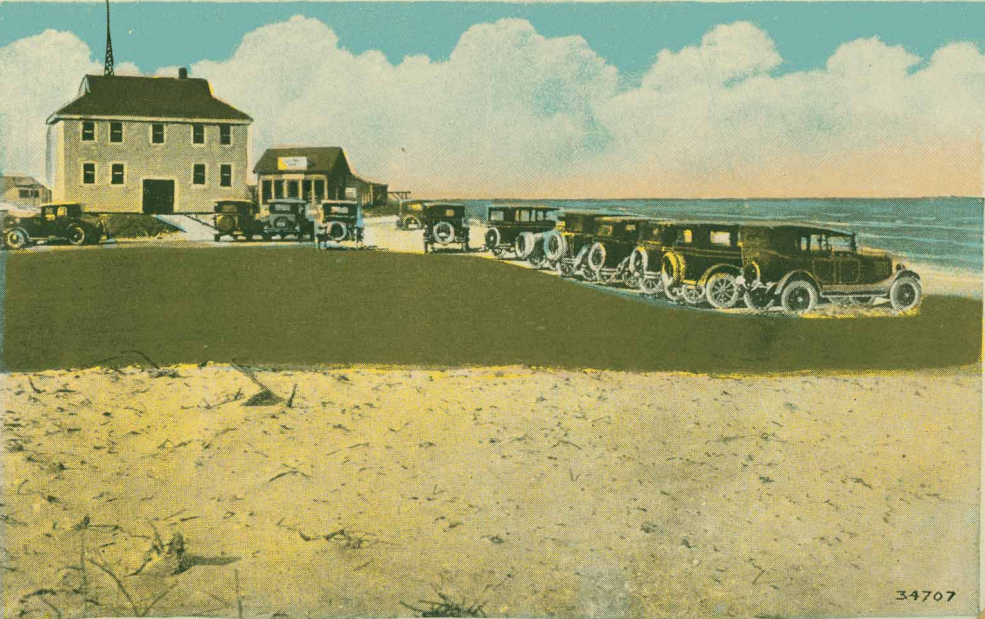

1910

Race Point Life Saving Station,
Provincetown, Mass.

1378

1910

Race Point Life Saving Station. Boat House & Main Building, Provincetown, Mass.

The Race Point Coast Guard truck. Taken at the head of Railroad Wharf. Note the big tires for going over the sand.

- 1940 -

Race Point Coast Guard Station, Provincetown, Cape Cod, Mass. 1925

34707

... The New Station

RACE POINT COAST GUARD STATION, PROVINCETOWN, CAPE COD, MASS.

1929

1A3519