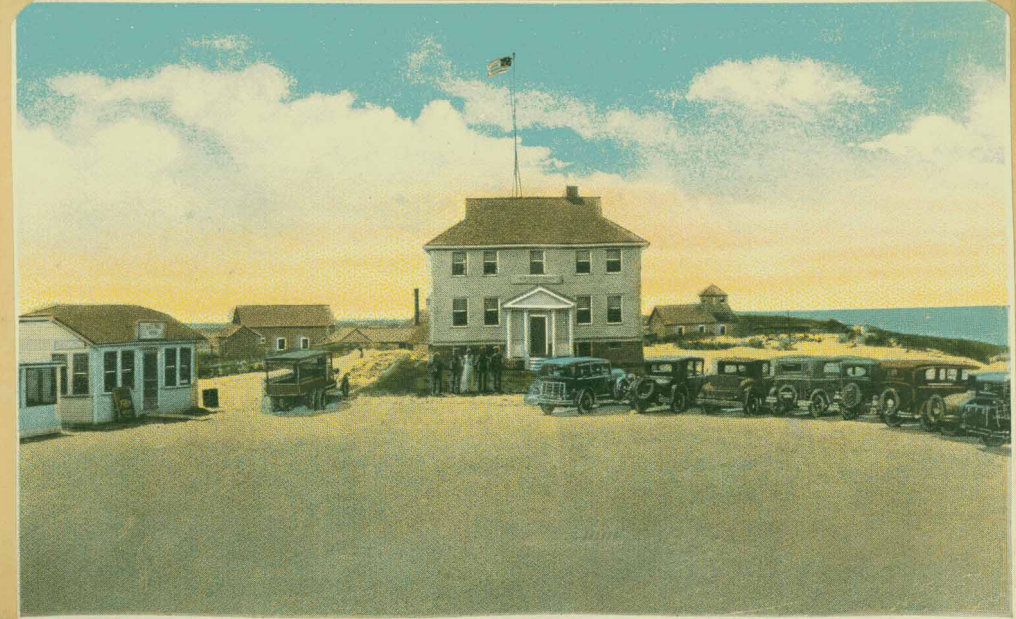

1910

Race Point Life Saving Station,
Provincetown, Mass.

1378

1910

Race Point Life Saving Station. Boat House & Main Building, Provincetown, Mass.

The Race Point Coast Guard truck. Taken at the head of Railroad Wharf. Note the big tires for going over the sand.

- 1940 -

Race Point Coast Guard Station, Provincetown, Cape Cod, Mass. 1925

34707

... The New Station

RACE POINT COAST GUARD STATION, PROVINCETOWN, CAPE COD, MASS.

1929

1A3519