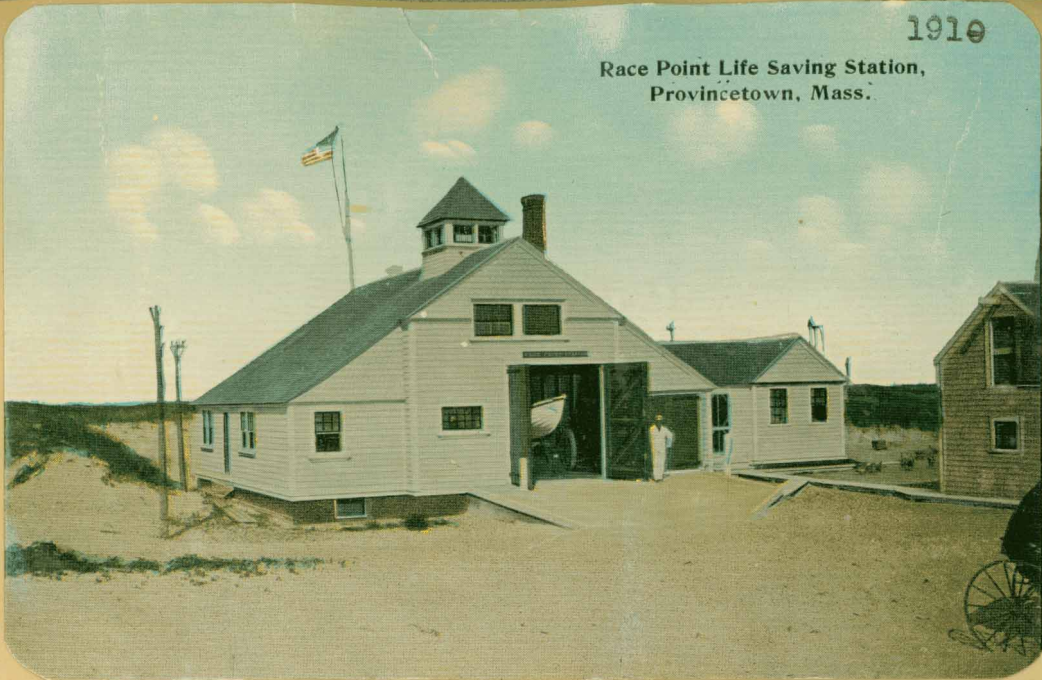

1910

Race Point Life Saving Station,
Provincetown, Mass.

1378

1910

Race Point Life Saving Station. Boat House & Main Building, Provincetown, Mass.

The Race Point Coast Guard truck. Taken at the head of Railroad Wharf. Note the big tires for going over the sand.

- 1940 -

Race Point Coast Guard Station, Provincetown, Cape Cod, Mass. 1925

34707

... The New Station

RACE POINT COAST GUARD STATION, PROVINCETOWN, CAPE COD, MASS.

1929

1A3519