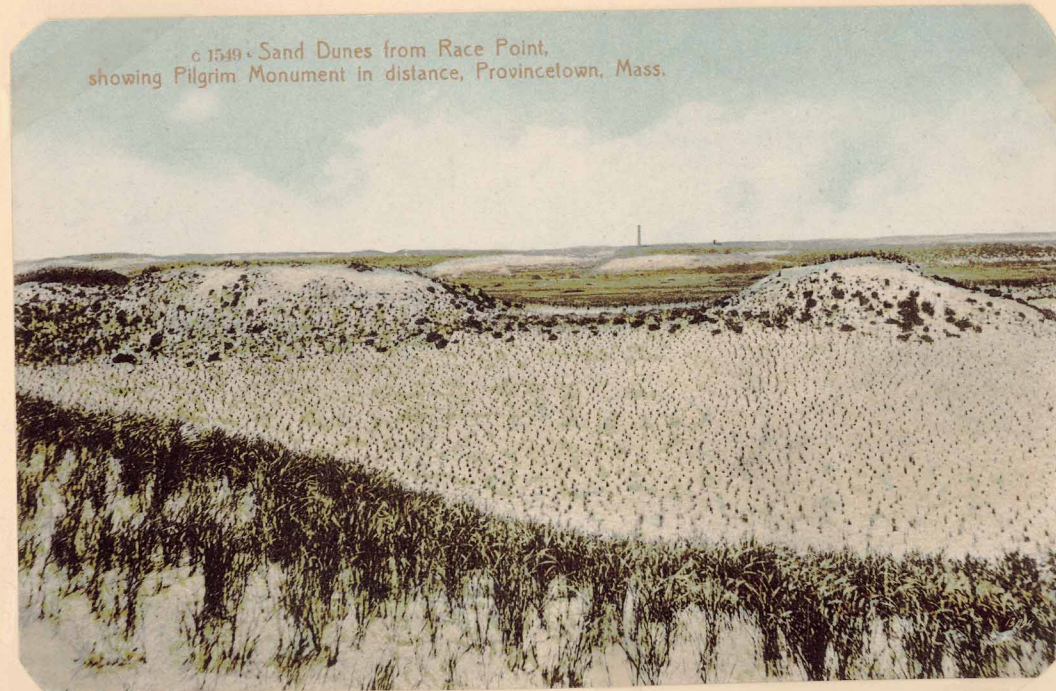

Race Point Lighthouse in 1973 showing Keeper's still there.

Another view at Sunset - - - 1974

A Low air view of Race Point Light - 1974

c 1549 Sand Dunes from Race Point, showing Pilgrim Monument in distance, Provincetown, Mass.