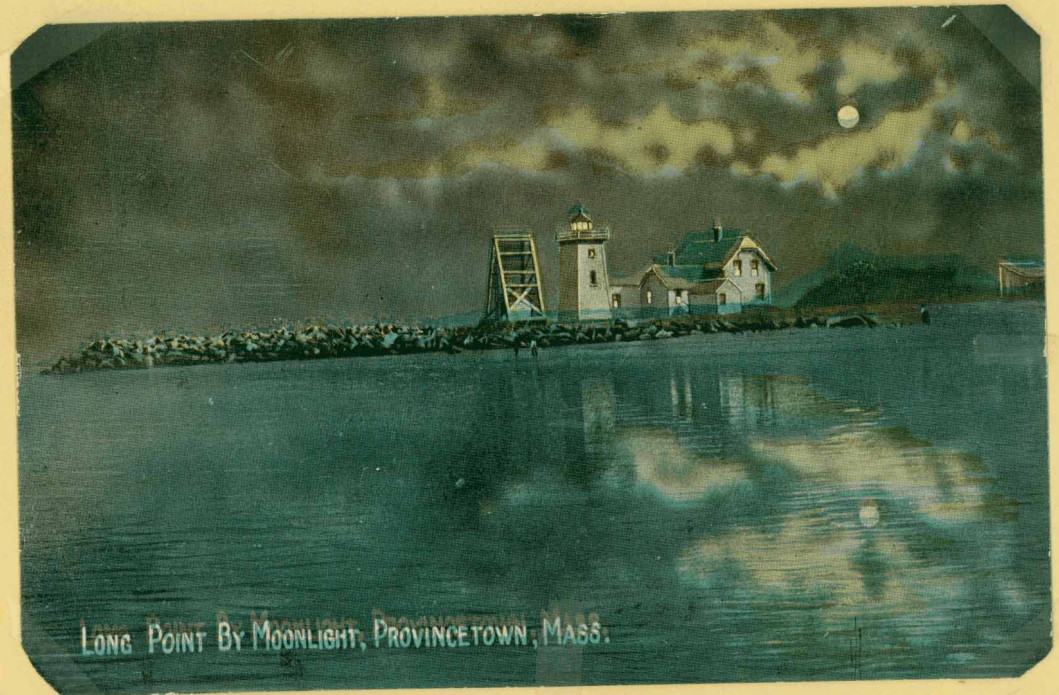

1293

*Long Point Light at the Tip End of Cape Cod, Provincetown, Mass.*

- 1910 -

- 1944 -

LONG POINT, THE TIP END OF CAPE COD,  
PROVINCETOWN, MASS.

- 1910 -

LONG POINT BY MOONLIGHT, PROVINCETOWN, MASS.

- 1910 -