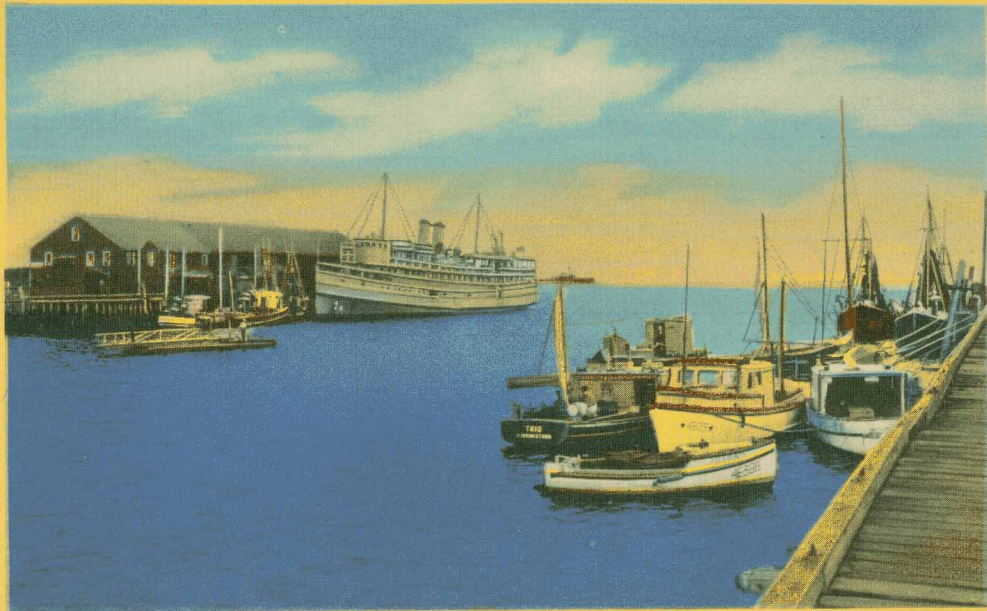

192 Wharf Scene Showing "Steel Pier," Provincetown, Cape Cod, Mass.

58-H876

The Steel Pier at Railroad Wharf - - 1939

Pilgrim Memorial Monument, Provincetown, Mass.

12443 (M)

Christopher Wren Church left; Central House Provincetown Bakery, Pilgrim Church, and the Town Hall. - - 1908

Pilgrim Memorial Monument, Provincetown, Mass.

60716

Same as above, little farther West - 1908 -

New Central House and Pilgrim Memorial Monument, Provincetown, Mass.

Same as above - 1919