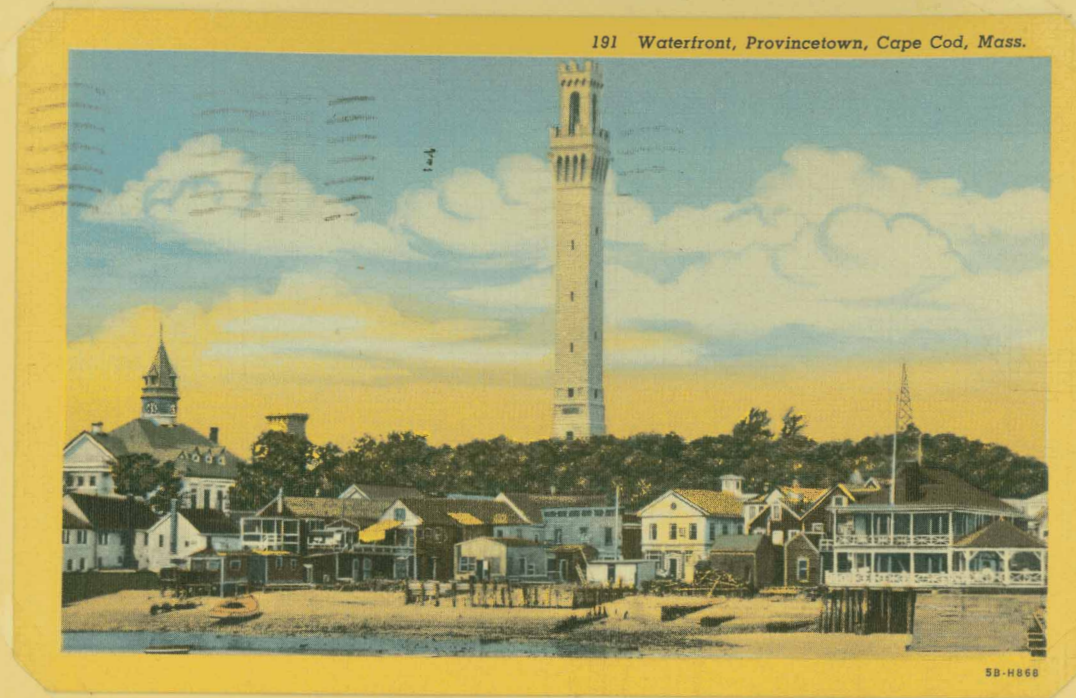

Center of Town and Pilgrim Memorial Monument.
from Harbor, Provincetown, Mass.

70

- 1940 -

191 Waterfront, Provincetown, Cape Cod, Mass.

5B-H868

- 1945 -

Waterfront view of Provincetown, Cape Cod, Mass.

- 1950 -

Town Wharf at Sunset - 1976