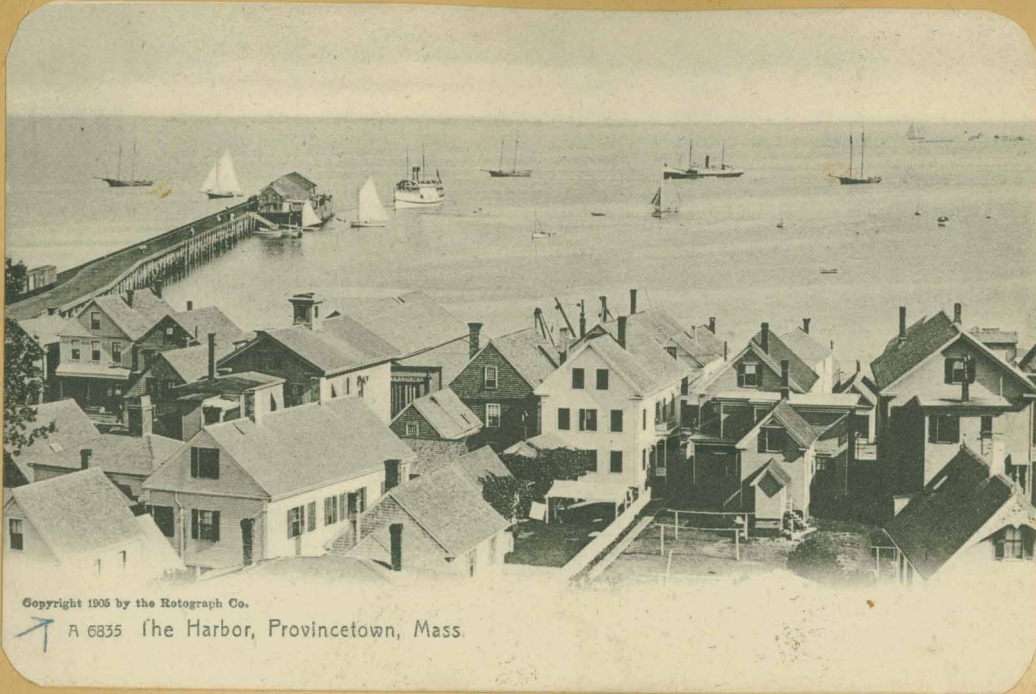

157

Copyright 1905 by the Rotograph Co.  
 A 6835 The Harbor, Provincetown, Mass.

Steamer Cape Cod approaching Town Wharf - 1905

View from Pilgrim Monument  
 Provincetown, Mass.

One of our more expensive cards! ----- 1915

West views

BIRD'S-EYE VIEW OF PROVINCETOWN, MASS. FROM PILGRIM MEMORIAL MONUMENT

Town Hall, left with Pilgrim Congregational Church next to it. Central House & Colonial Cold Storage. Univer. Church with Museum on it's right. Steamboat Wharf, right - 1915

VIEW FROM PILGRIM MEMORIAL MONUMENT, PROVINCETOWN, MASS.

Same as picture on left, a little more to the westward, showing the Cape Cod Cold Storage wharf, far right. -- 1915 --