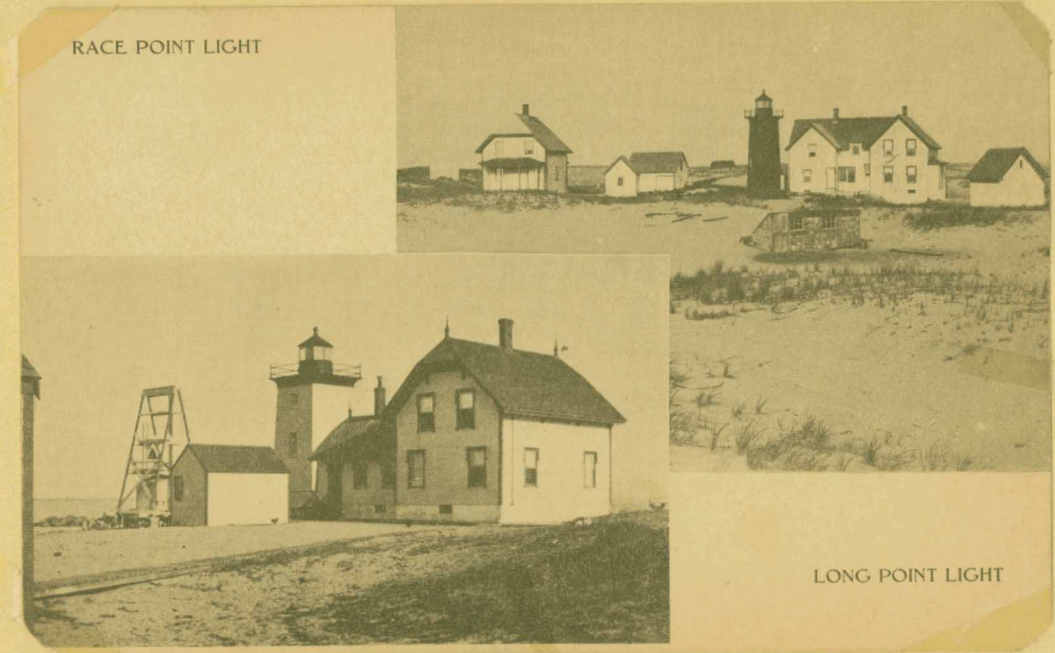

1291

Long Point Light, PROVINCETOWN, Mass.

Long Point in 1907 - Note 3-masters passing behind the Point

Long Point Light, East Front (Tip End of Cap Cod), PROVINCETOWN, Mass.

-1912-

Long Point Lighthouse.

- 1910 -

RACE POINT LIGHT

LONG POINT LIGHT

- 1912 -