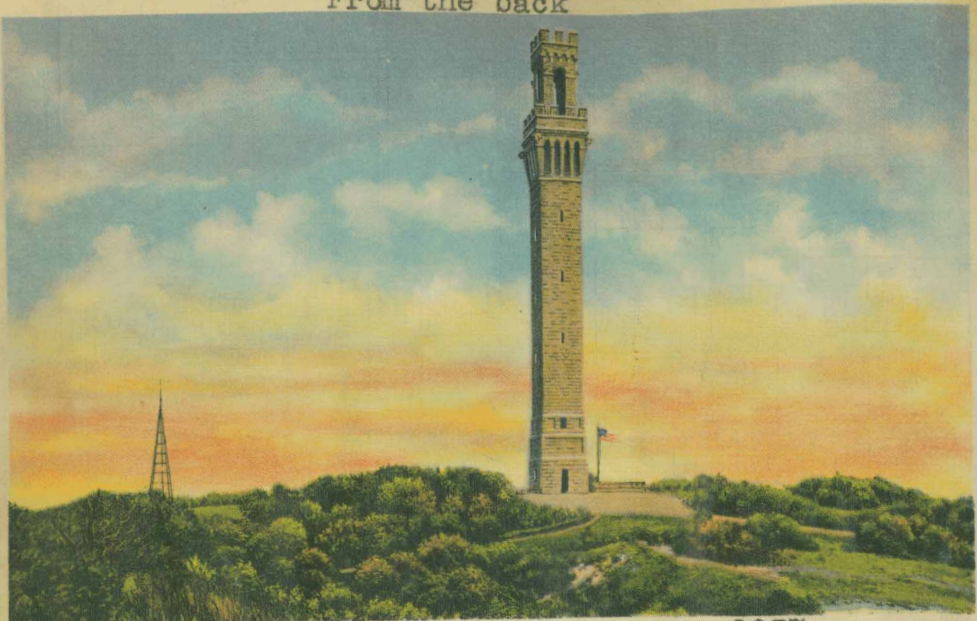

From the back

181 PILGRIM MEMORIAL MONUMENT, PROVINCETOWN, CAPE COD, MASS.

1937

6A-H1822

1553

From a porthole in the pilot house of
S.S. Steel Pier - 1938

John R. Smith

The Monument from Sklaroff's Wharf.