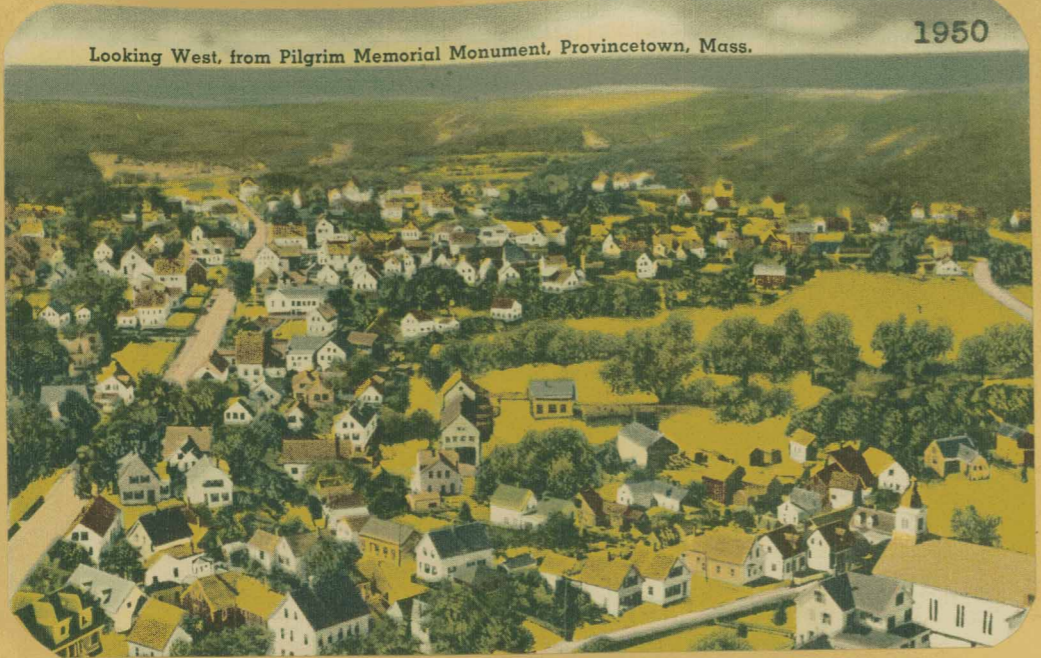

003-090

Looking West, from Pilgrim Memorial Monument, Provincetown, Mass. 1950

1576

Facing East from top of Monument - - - 1956
Note shadow of Monument. Railroad Wharf on right, Hilliard's wharf left with Land's End's new store at the foot. Center Methodist Church, in the background, and Center School in left foreground.

Provincetown From Top of Pilgrim Monument

CAPE COD STANDARD-TIMES, INVITATION NUMBER, 1954

Provincetown buildings, edged close to the harbor, are shown from the top of the Pilgrim Monument in this photo taken by Hugo G. Poisson of Falmouth.

- 1928

BIRD'S EYE VIEW LOOKING WEST FROM PILGRIM MEMORIAL MONUMENT, PROVINCETOWN, MASS.