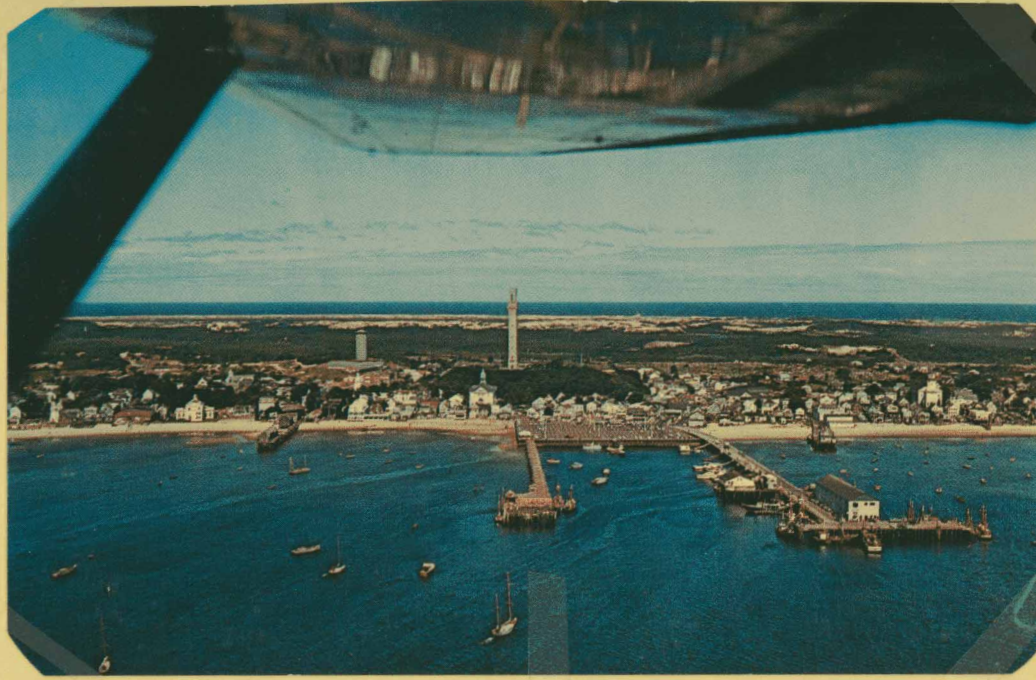

007-070

1965 - Hilliard's, Town and Sklaroff's Wharves  
Town Hall right of Monument.

1584

Aerial View from the Water side with Colonial  
Cold Storage, Sklaroff's and Town Wharves -1965

1962 view to the East. New Museum, lower left; Center  
Methodist Church top left. Town Hall, lower right  
Higgins or Hilliard's Wharf, right of Monument

Race Point Light Center Background - - 1965