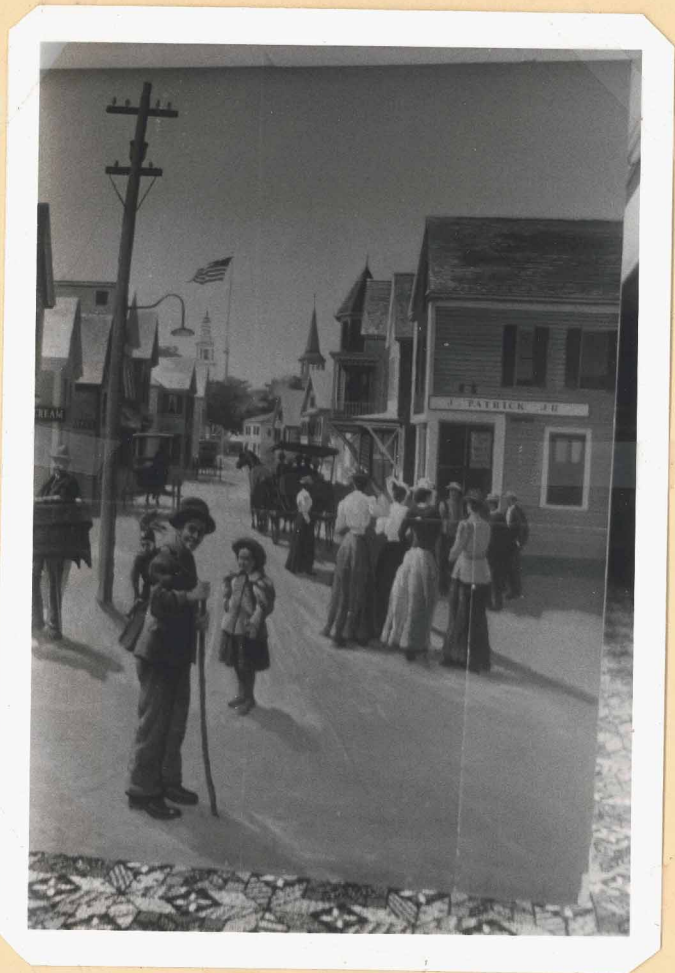

A somewhat exaggerated scene at the head of Railroad Wharf with old and new Town Criers, Steamboats, and also the Steamer "Longfellow" on the right. Chamber of Commerce Building. From a Mural in the Provincetown Inn - June 13, 1977

Another mural from the Provincetown Inn, facing West.
- May 22, 1976