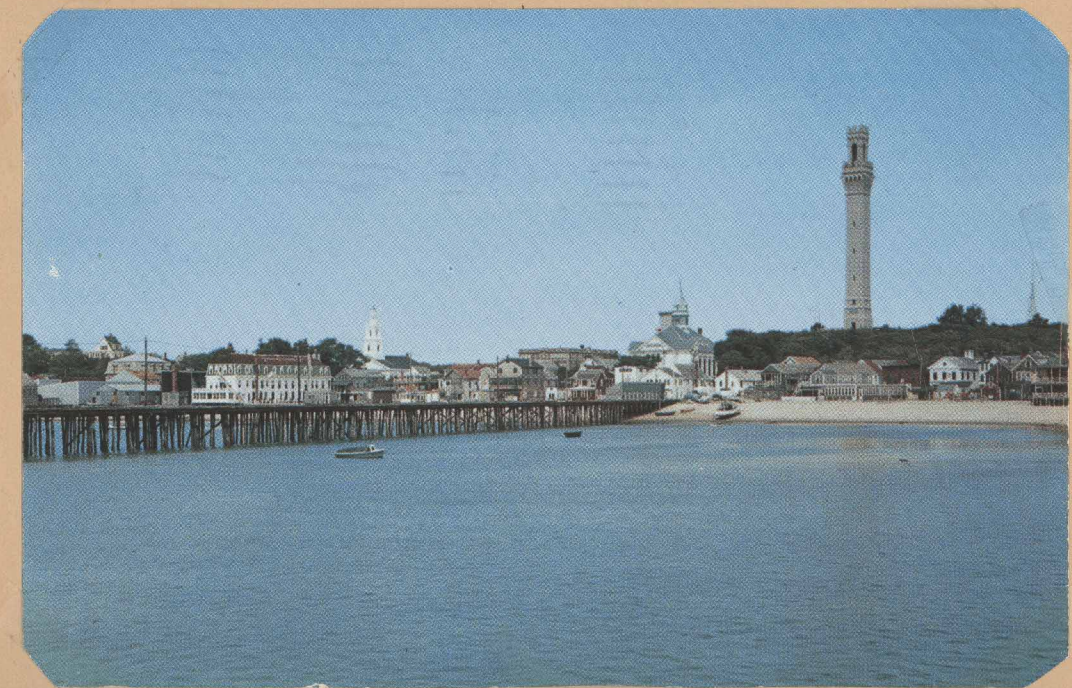

An old stereoscopic view card probably made up in 1900 from an old print. Shows the old Town Hall on Town Hill, which burned down in 1877

Note Board of Trade Bldg, right. - 1915

- 1910 -

- 1954 -