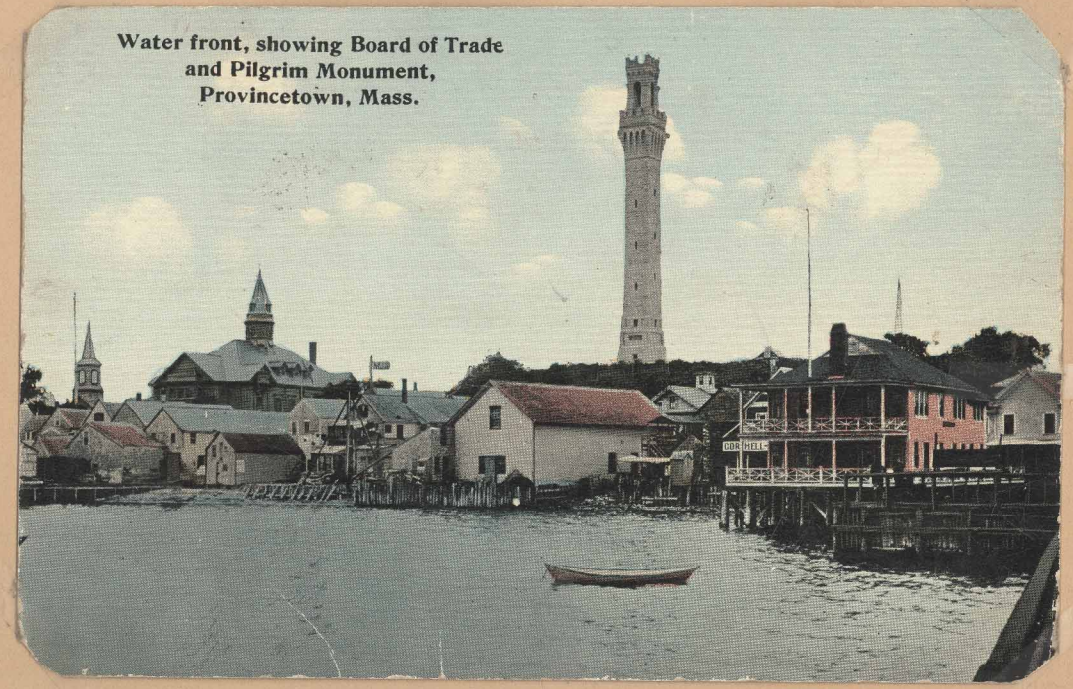

An old stereoscopic view card probably made up in 1900 from an old print. Shows the old Town Hall on Town Hill, which burned down in 1877

Note Board of Trade Bldg, right. - 1915

- 1910 -

- 1954 -