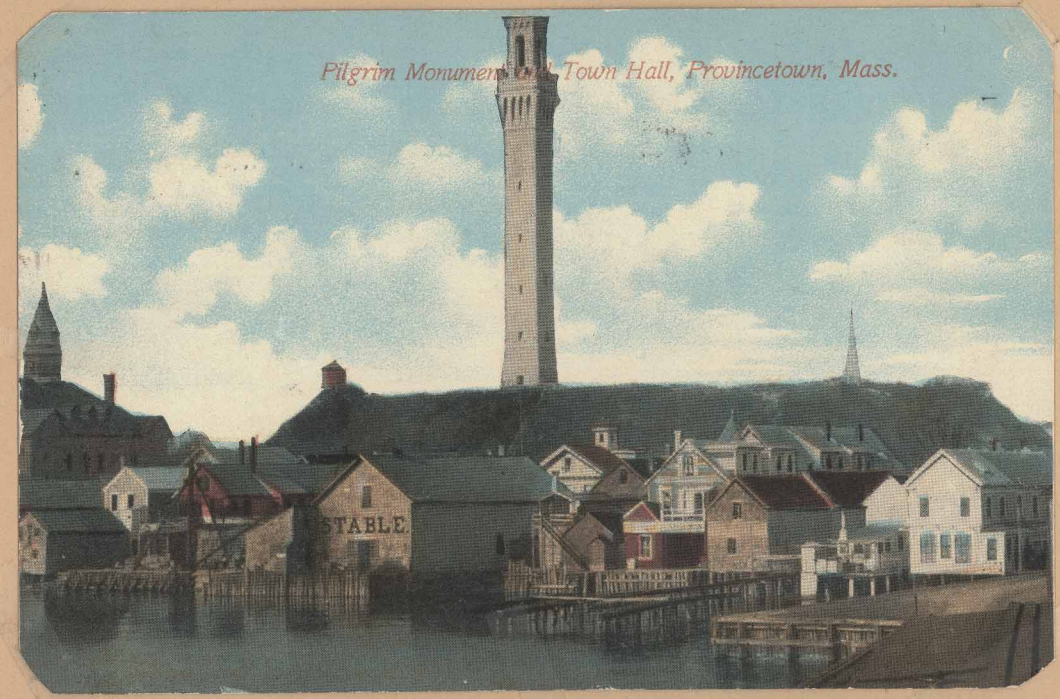

An old stereoscopic view card probably made up in 1900 from an old print. Shows the old Town Hall on Town Hill, which burned down in 1877

Note Board of Trade Bldg, right. - 1915

- 1910 -

- 1954 -